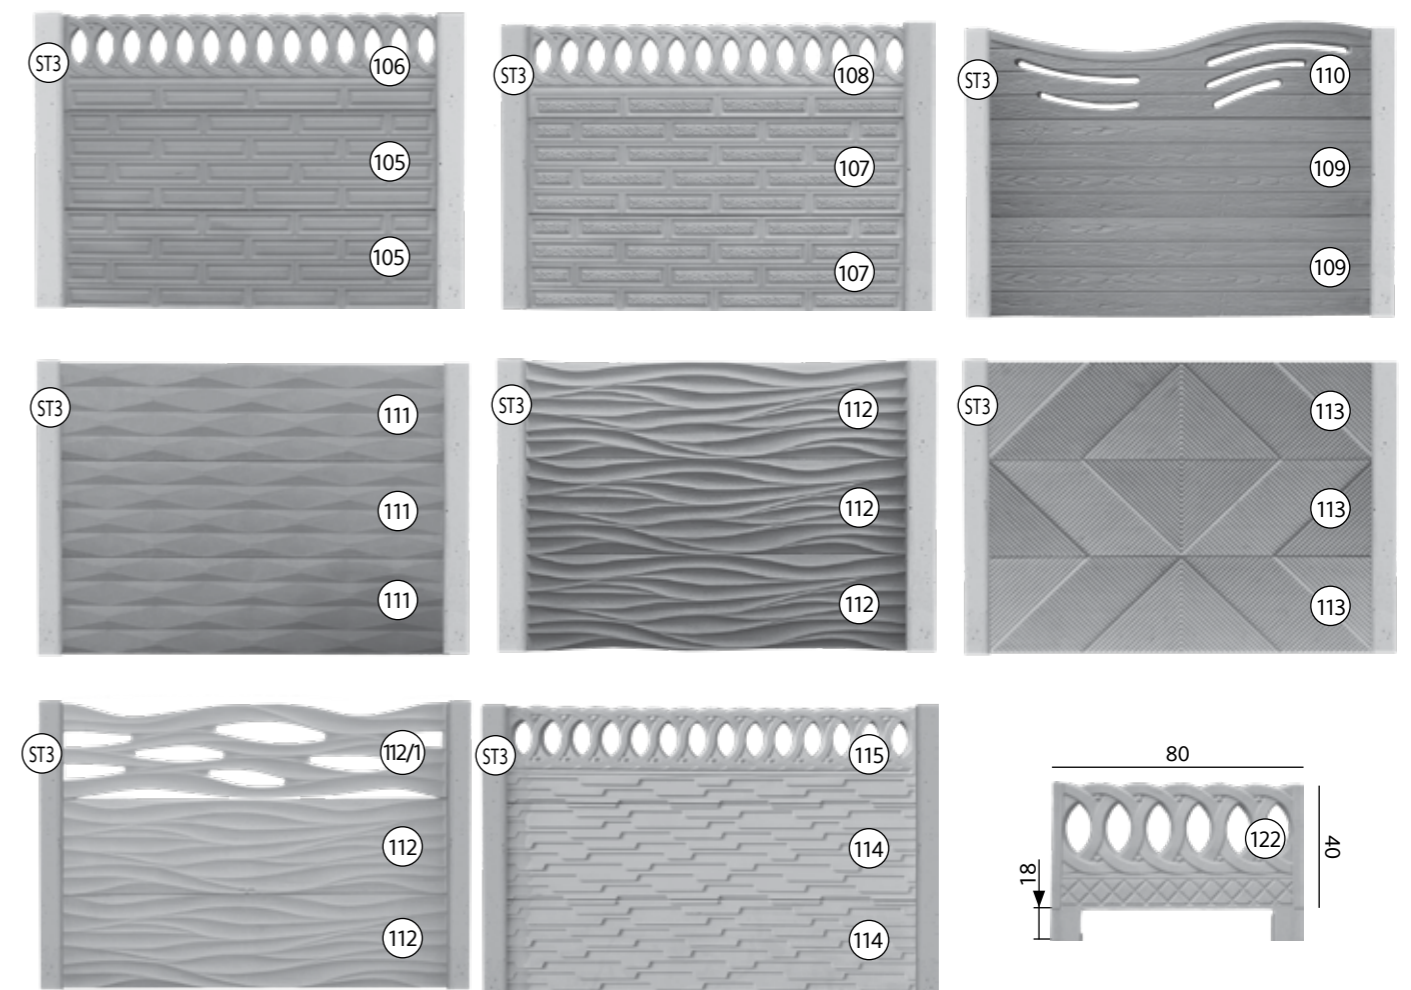

Garduri ornamentate M600

Element No	Dimensiuni, cm	Preț buc./gri	Preț buc./color
8	100 x 60	450 lei	-
122 (M600)	80 x 40	450 lei	-
105, 106, 107, 108, 109, 110, 111, 112, 112/1, 113, 114, 115 (M600)	200 x 50	500 lei	550 lei