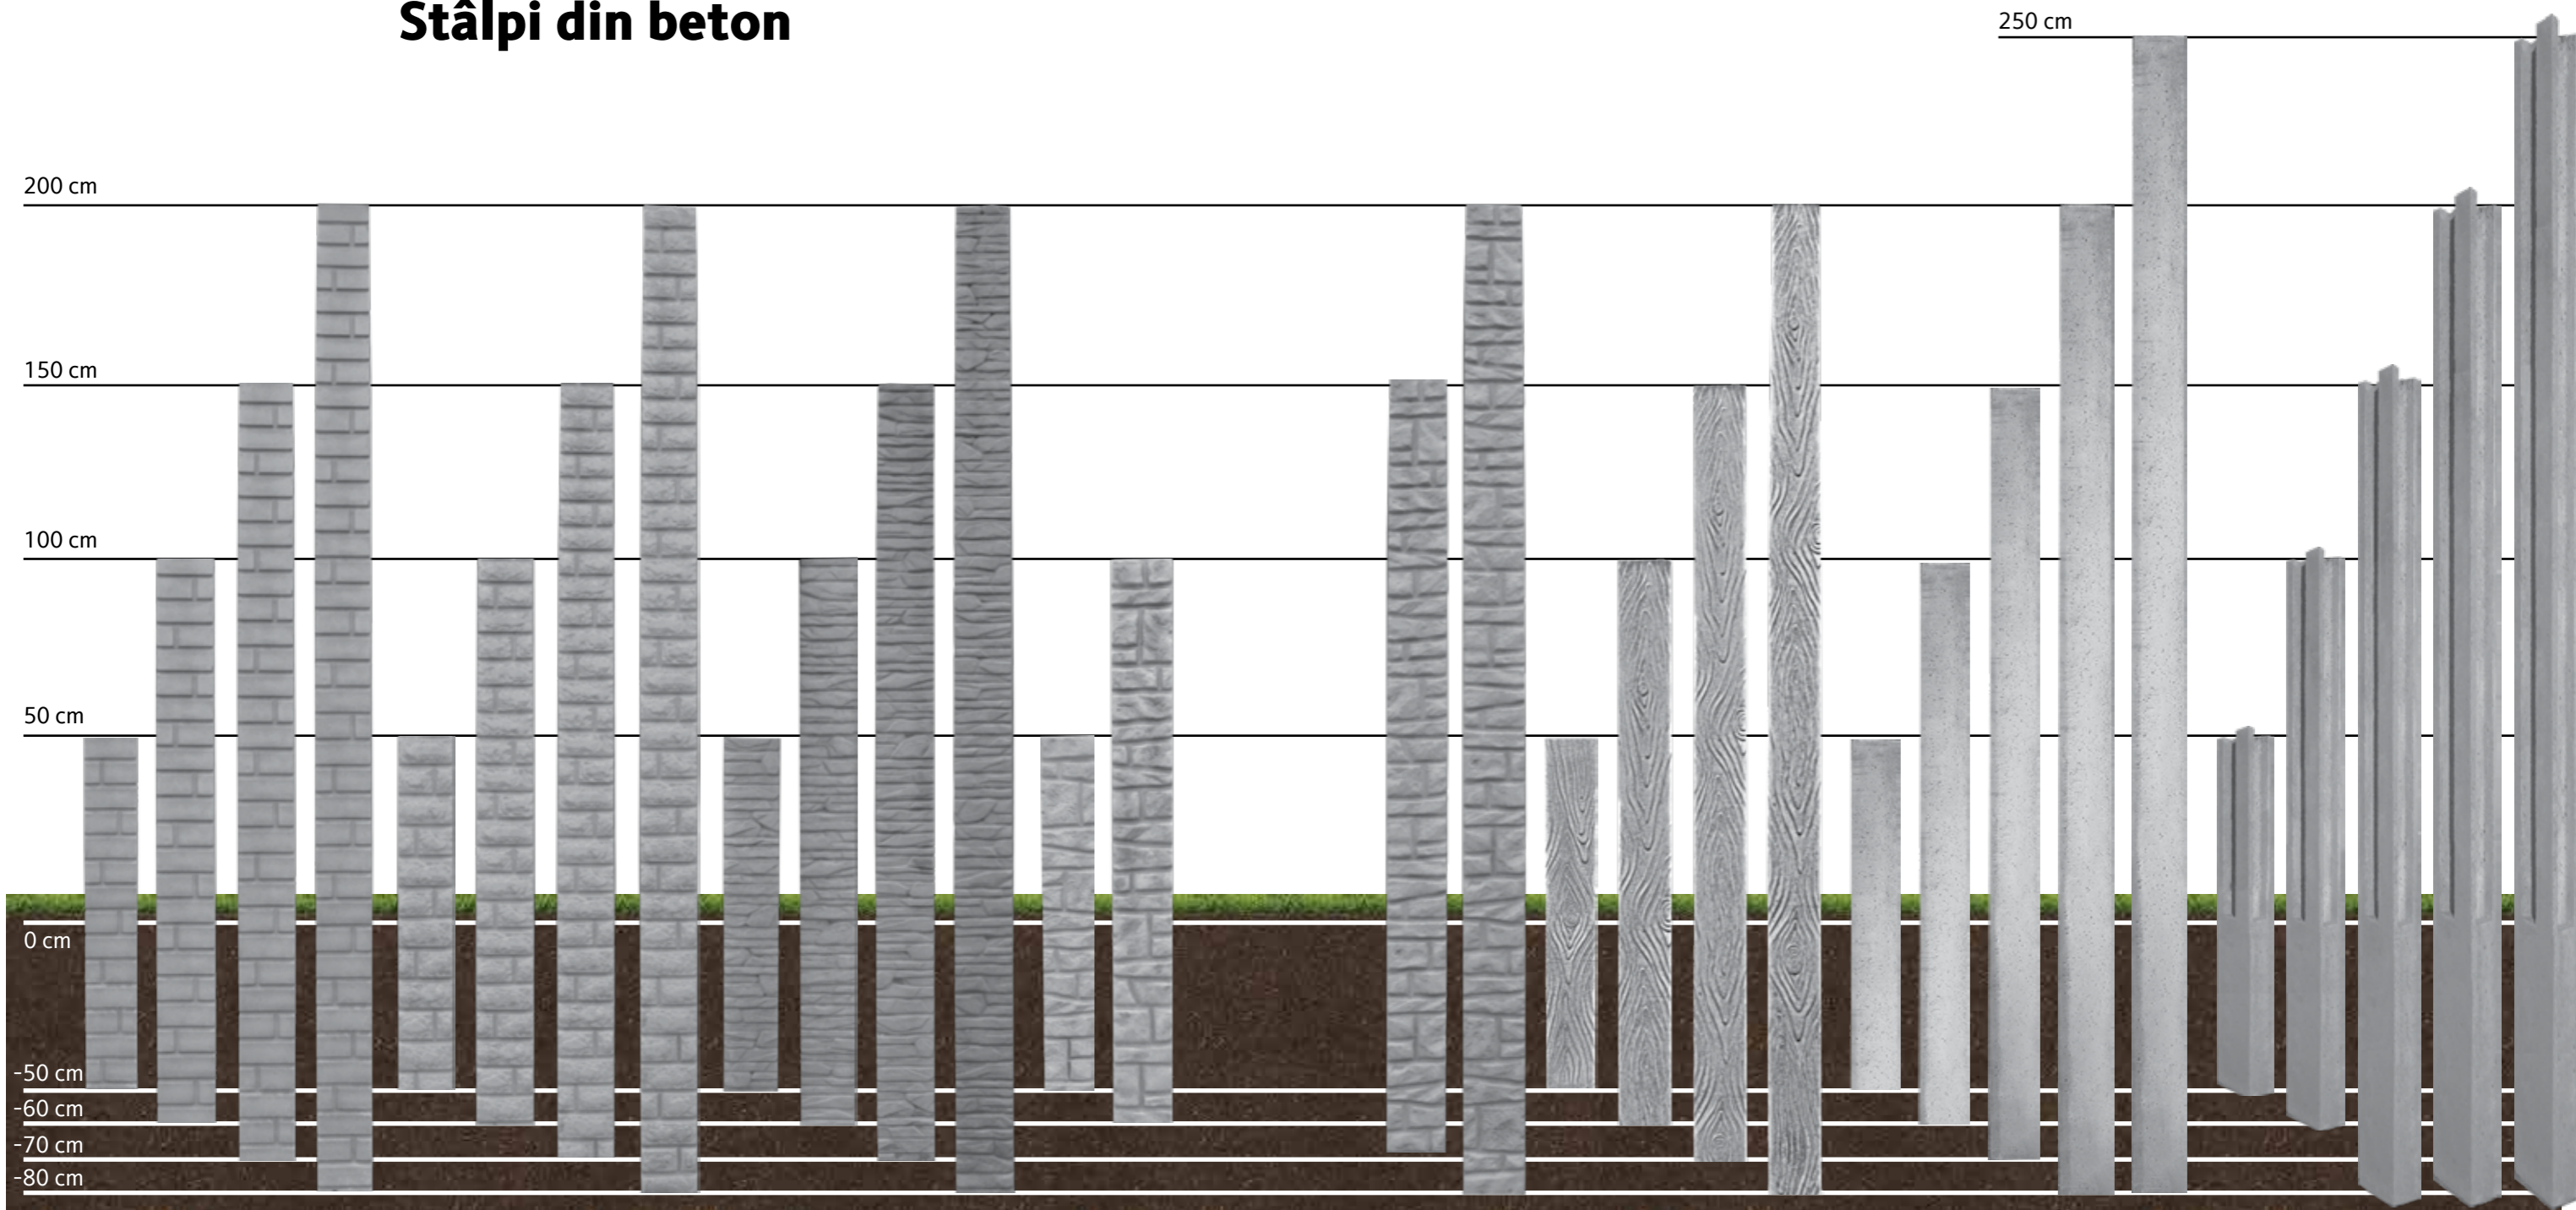

Stâlpi din beton

	ST21 1 placă	ST22 2 placi	ST23 3 placi	ST24 4 placi	ST31 1 placă	ST32 2 placi	ST33 3 placi	ST34 4 placi	ST41 1 placă	ST42 2 placi	ST43 3 placi	ST44 4 placi	ST51 1 placă	ST52 2 placi
	1,0 m	1,6 m	2,2 m	2,8 m	1,0 m	1,6 m	2,2 m	2,8 m	1,0 m	1,6 m	2,2 m	2,8 m	1,0 m	1,6 m
	37 kg	57 kg	75 kg	100 kg	37 kg	57 kg	75 kg	100 kg	37 kg	57 kg	75 kg	100 kg	37 kg	57 kg
Gri	350 lei	400 lei	450 lei	500 lei	350 lei	400 lei	450 lei	500 lei	350 lei	400 lei	450 lei	500 lei	350 lei	400 lei
Color	400 lei	450 lei	550 lei	600 lei	400 lei	450 lei	550 lei	600 lei	400 lei	450 lei	550 lei	600 lei	400 lei	450 lei

ST53 3 placi	ST54 4 placi	ST61 1 placă	ST62 2 placi	ST63 3 placi	ST64 4 placi	ST1 1 placă	ST2 2 placi	ST3 3 placi	ST4 4 placi	ST5 5 placi	ST Colț 1 placă	ST Colț 2 placi	ST Colț 3 placi	ST Colț 4 placi	ST Colț 5 placi
2,2 m	2,8 m	1,0 m	1,6 m	2,2 m	2,8 m	1,0 m	1,6 m	2,2 m	2,8 m	3,3 m	1,0 m	1,6 m	2,2 m	2,8 m	3,3 m
75 kg	100 kg	37 kg	57 kg	75 kg	100 kg	30 kg	44 kg	61 kg	75 kg	85 kg	48 kg	66 kg	84 kg	101 kg	120 kg
450 lei	500 lei	350 lei	400 lei	450 lei	500 lei	300 lei	350 lei	400 lei	450 lei	550 lei	400 lei	450 lei	500 lei	550 lei	750 lei
550 lei	600 lei	400 lei	450 lei	550 lei	600 lei	400 lei	450 lei	500 lei	550 lei	650 lei	500 lei	550 lei	600 lei	650 lei	850 lei