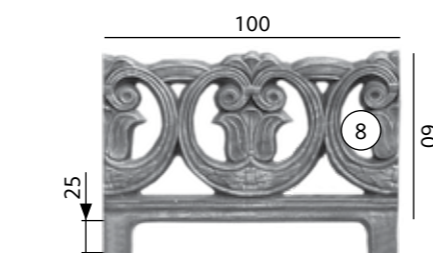

Garduri ornamentate M600

Element No	Dimensiuni, cm	Preț buc./gri	Preț buc./color
8	100 x 60	450 lei	-
122 (M600)	80 x 40	450 lei	-
105, 106, 107, 108, 109, 110, 111, 112, 112/1, 113, 114, 115 (M600)	200 x 50	500 lei	550 lei